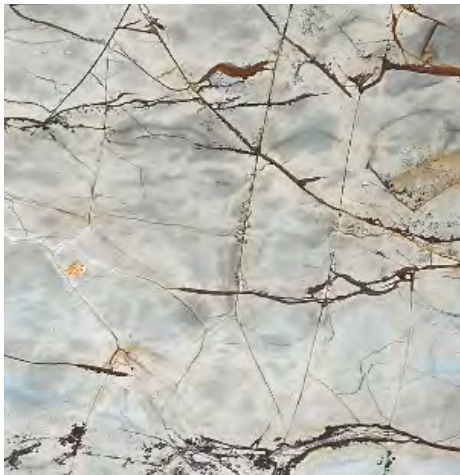

DETAILS

For further information, installation tips and pricing please call us at +61 8 8352 1265 or email enquiries@adelaidemarble.com.au

SEA SHELL HONED

SLAB#24

PROFILE

	Thickness	Size	Item code
Sea Shell	20mm	3300 x 2030	