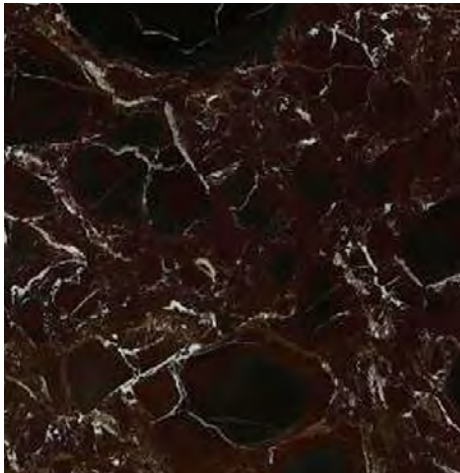

DETAILS

For further information, installation tips and pricing please call us at +61 8 8352 1265 or email enquiries@adelaidemarble.com.au