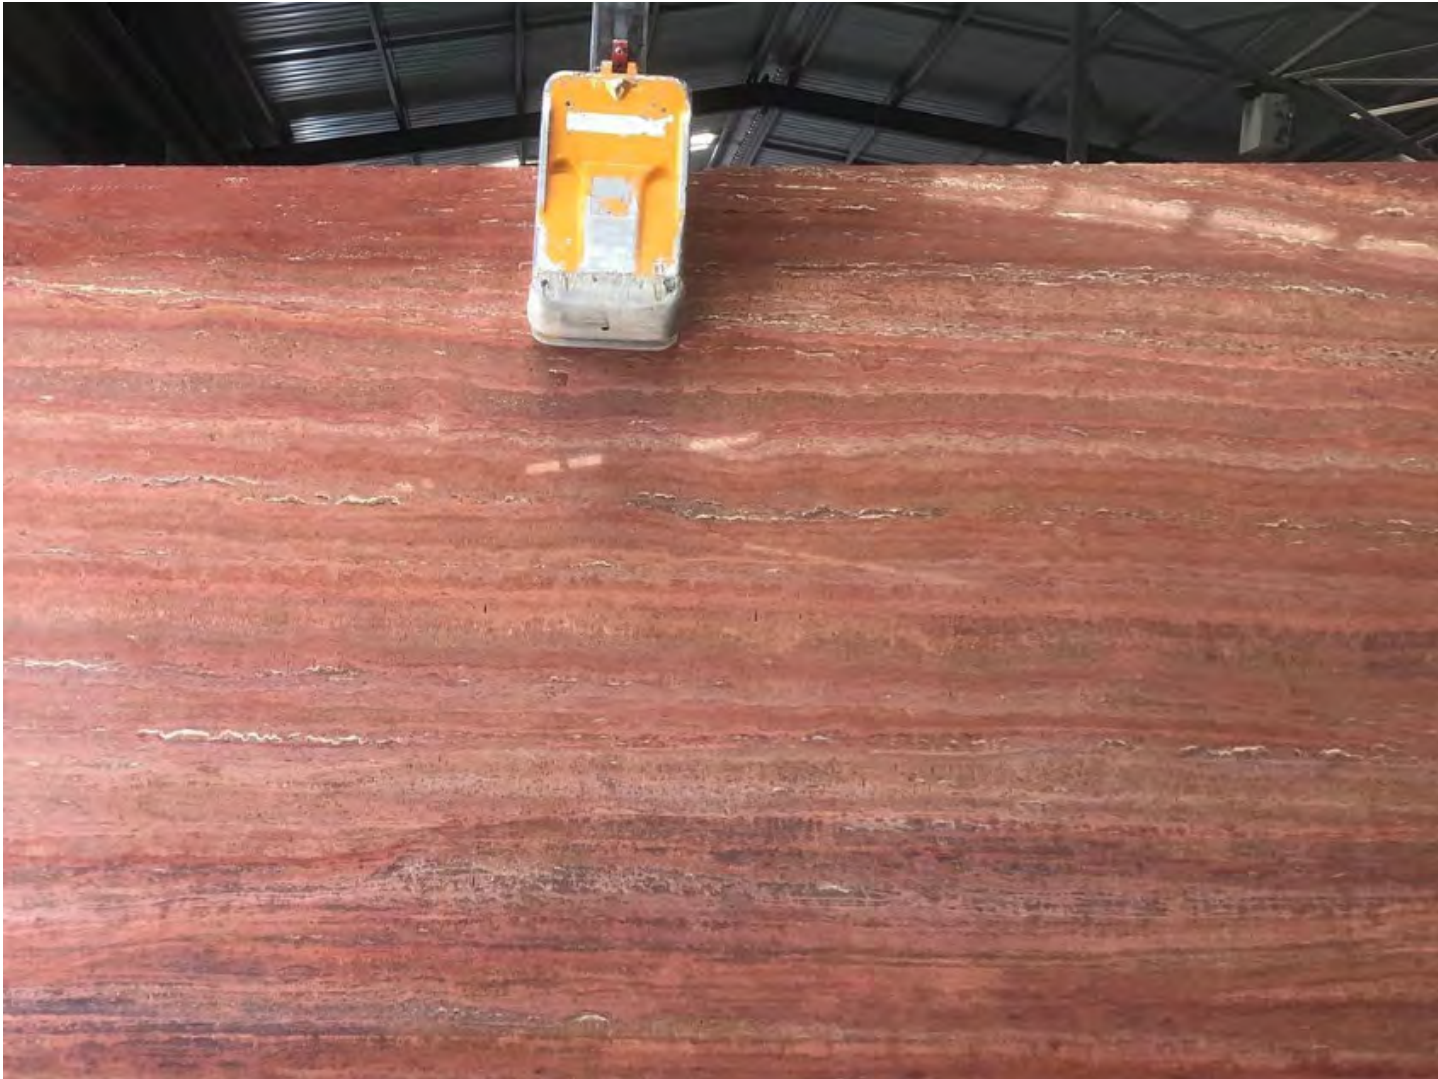

RED TRAVERTINE

PROFILE

	Thickness	Size	Item code
Red Travertine	18mm	2760 x 1700	18-RED-TRA-W(1)