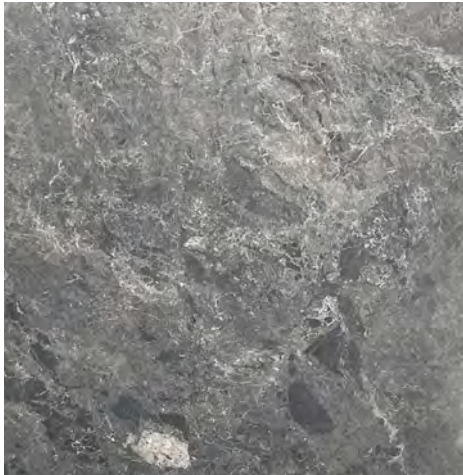

DETAILS

For further information, installation tips and pricing please call us at +61 8 8352 1265 or email enquiries@adelaidemarble.com.au