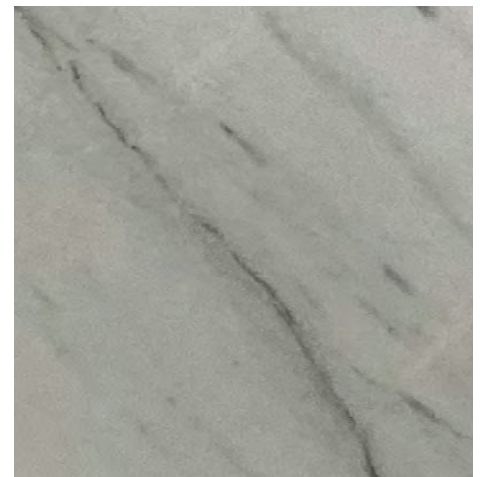

DETAILS

For further information, installation tips and pricing please call us at +61 8 8352 1265 or email enquiries@adelaidemarble.com.au