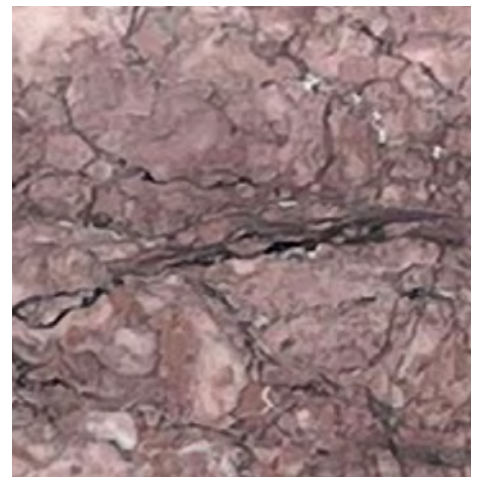

DETAILS

For further information, installation tips and pricing please call us at +61 8 8352 1265 or email enquiries@adelaidemarble.com.au