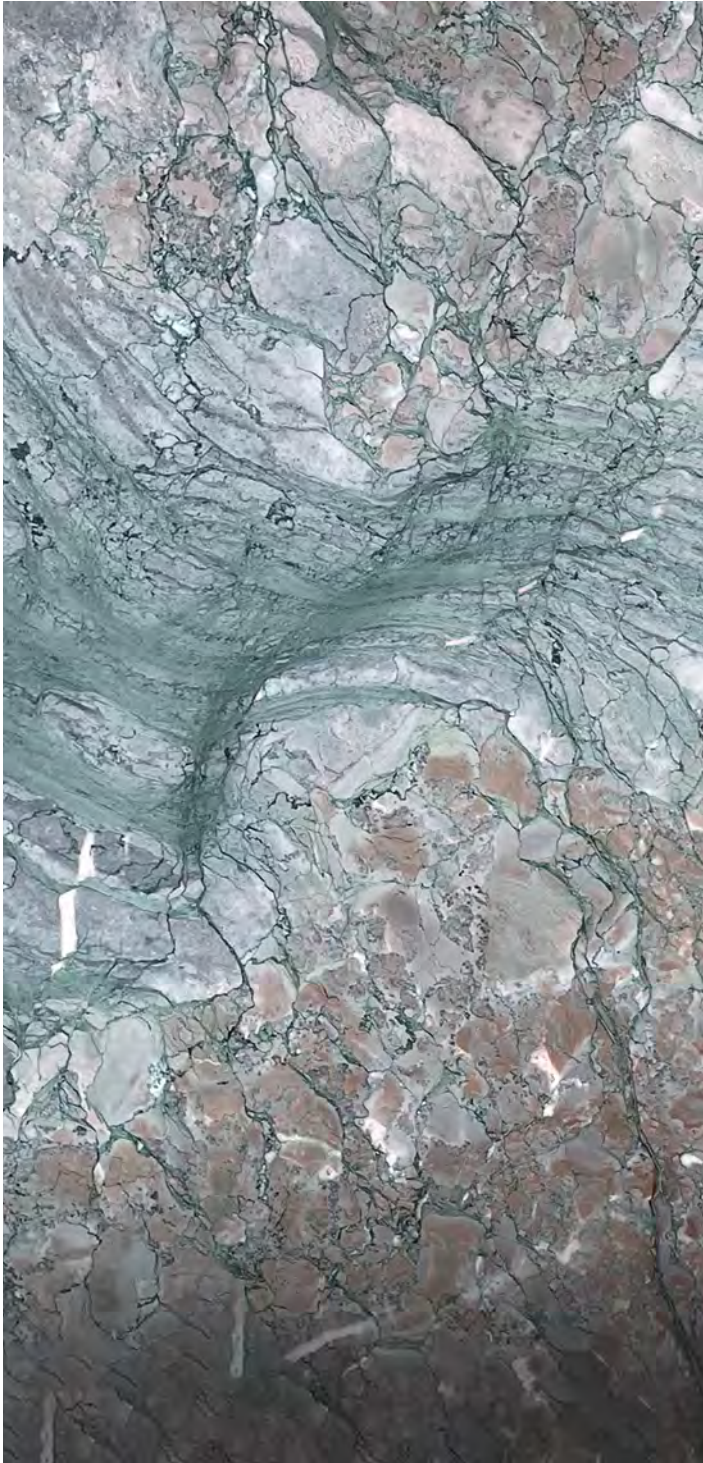

PROFILE

Thickness Size Item code

Ionian Beige

DETAILS

For further information, installation tips and pricing please call us at +61 8 8352 1265 or email enquiries@adelaidemarble.com.au

For further information, installation tips and pricing please call us at +61 8 8352 1265 or email enquiries@adelaidemarble.com.au