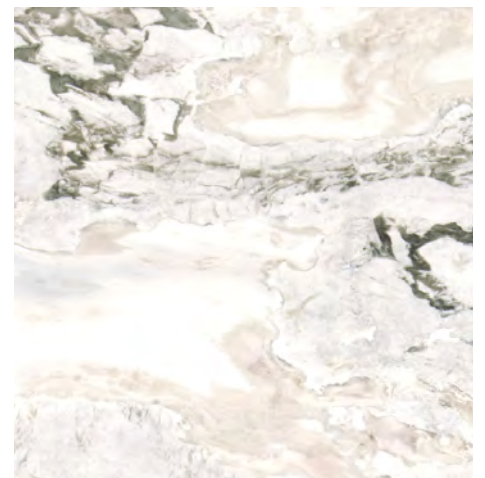

DETAILS

For further information, installation tips and pricing please call us at +61 8 8352 1265 or email enquiries@adelaidemarble.com.au