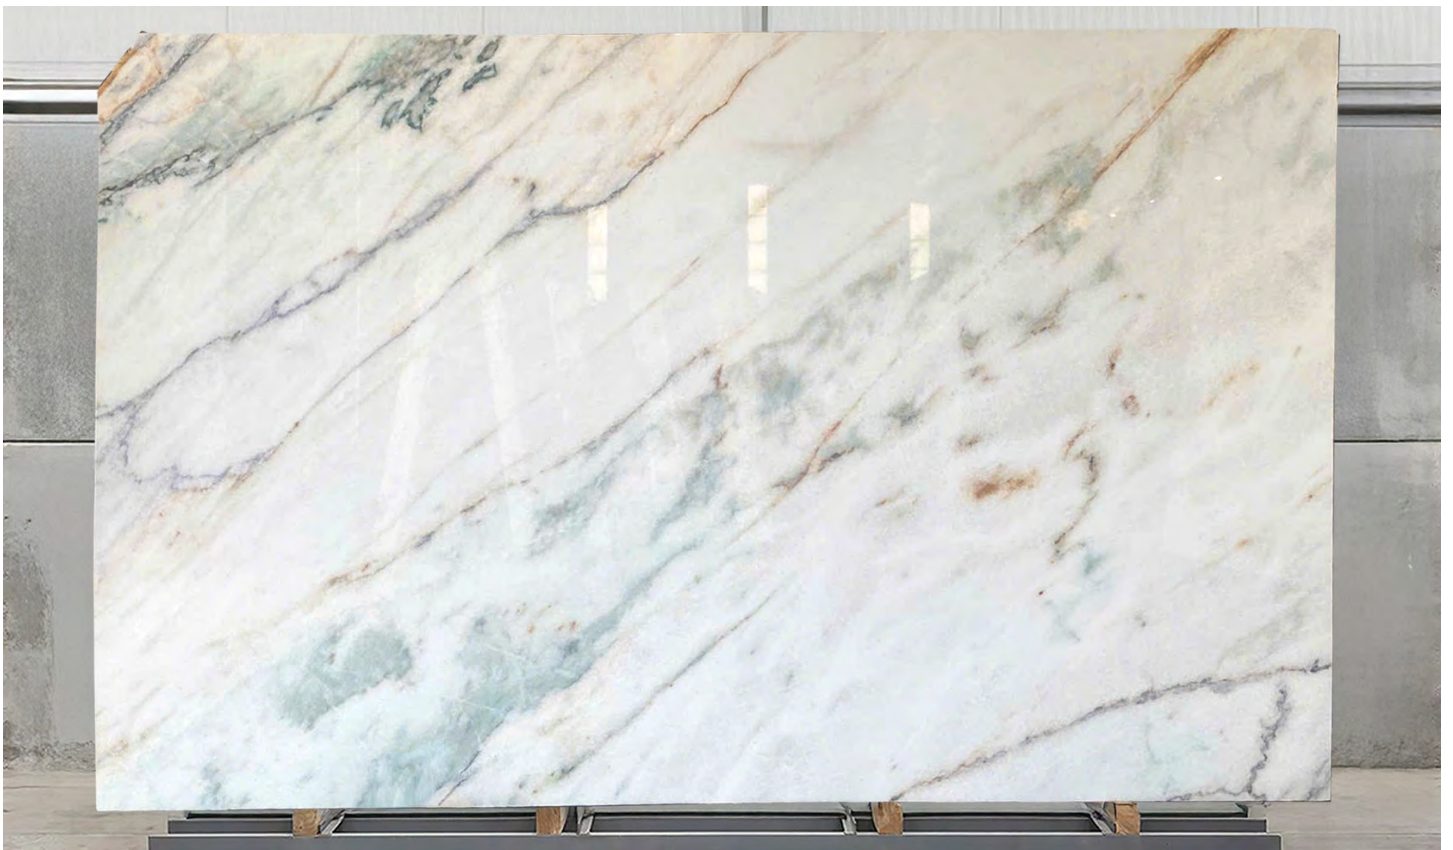

AURORA BOREALIS CROSS CUT BOOKMATCHED

PROFILE

For further information, installation tips and pricing please call us at +61 8 8352 1265 or email enquiries@adelaidemarble.com.au