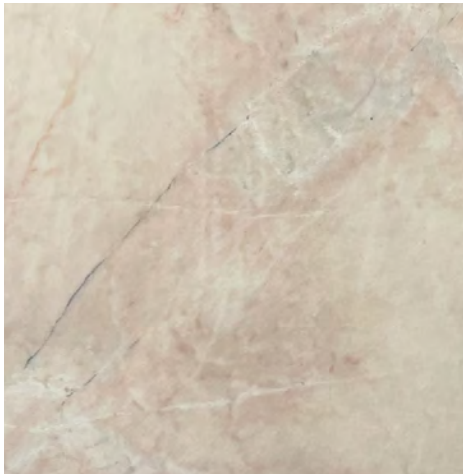

ROSA PORTOGALO

PROFILE

	Thickness	Size	Item code
Rosa Portugal	20mm	2600 x 1300mm	

DETAILS

For further information, installation tips and pricing please call us at +61 8 8352 1265 or email enquiries@adelaidemarble.com.au