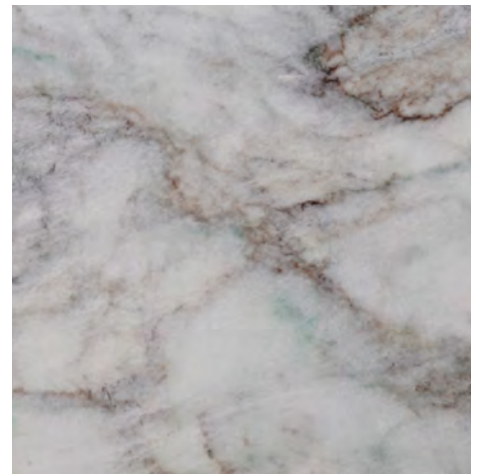

DETAILS

For further information, installation tips and pricing please call us at +61 8 8352 1265 or email enquiries@adelaidemarble.com.au