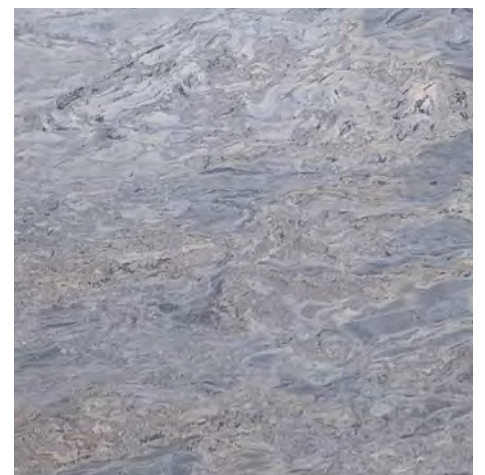

DETAILS

For further information, installation tips and pricing please call us at +61 8 8352 1265 or email enquiries@adelaidemarble.com.au

	Thickness	Size	Item code
Palissandro Greco Gold	20mm	2950 x 1650mm	