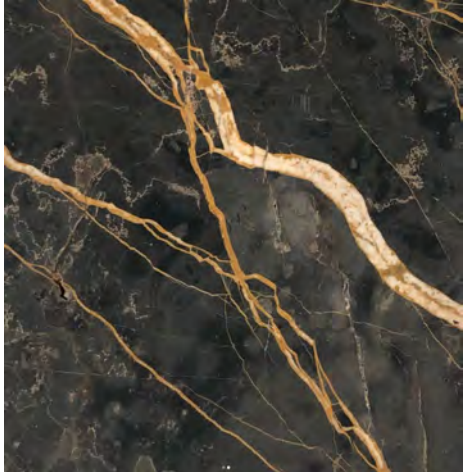

DETAILS

For further information, installation tips and pricing please call us at +61 8 8352 1265 or email enquiries@adelaidemarble.com.au