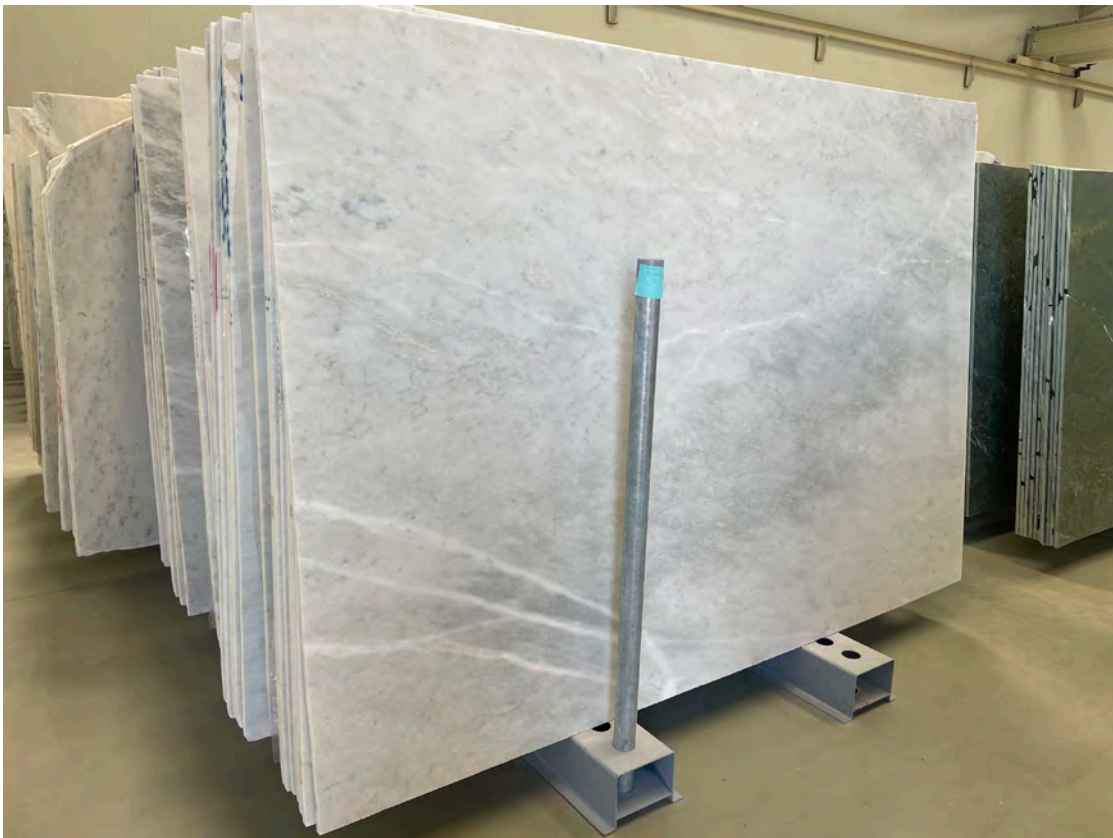

For further information, installation tips and pricing please call us at +61 8 8352 1265 or email enquiries@adelaidemarble.com.au