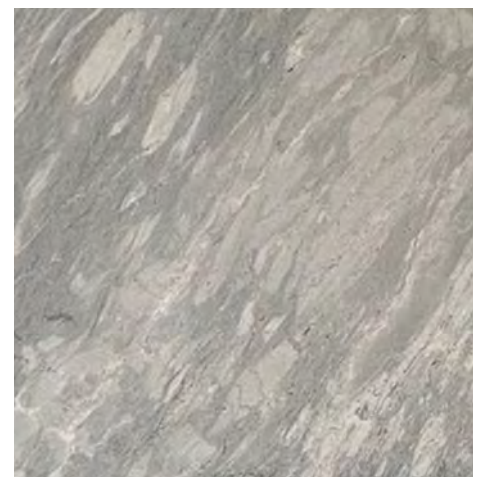

DETAILS

For further information, installation tips and pricing please call us at +61 8 8352 1265 or email enquiries@adelaidemarble.com.au

	Thickness	Size	Item code
Palissandro Greco Cloudy	20mm	2970 x 1700mm	