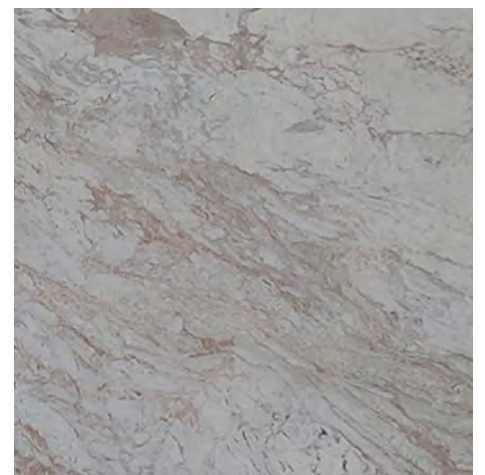

DETAILS

For further information, installation tips and pricing please call us at +61 8 8352 1265 or email enquiries@adelaidemarble.com.au