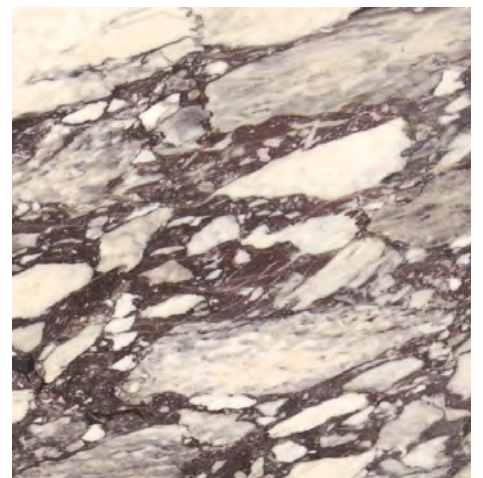

DETAILS

For further information, installation tips and pricing please call us at +61 8 8352 1265 or email enquiries@adelaidemarble.com.au

CALACATTA VIOLA HONED

PROFILE

	Thickness	Size	Item code
Calacatta Viola	20mm		