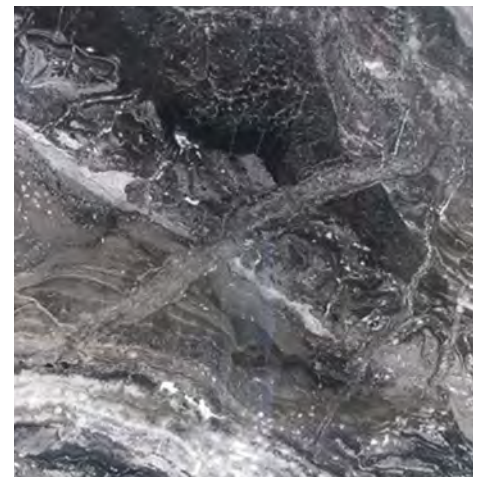

DETAILS

For further information, installation tips and pricing please call us at +61 8 8352 1265 or email enquiries@adelaidemarble.com.au

	Thickness	Size	Item code
Golden Sky	20mm	3180 x 1920	

DETAILS

For further information, installation tips and pricing please call us at +61 8 8352 1265 or email enquiries@adelaidemarble.com.au