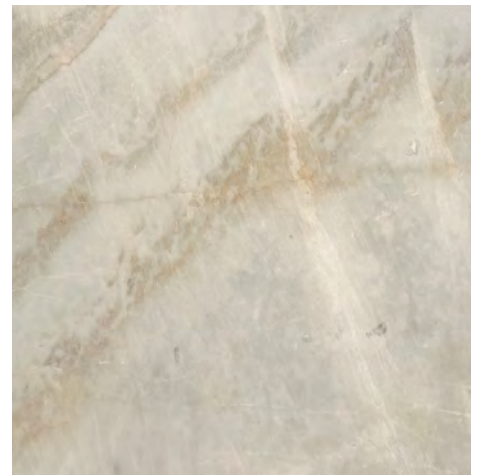

DETAILS

For further information, installation tips and pricing please call us at +61 8 8352 1265 or email enquiries@adelaidemarble.com.au