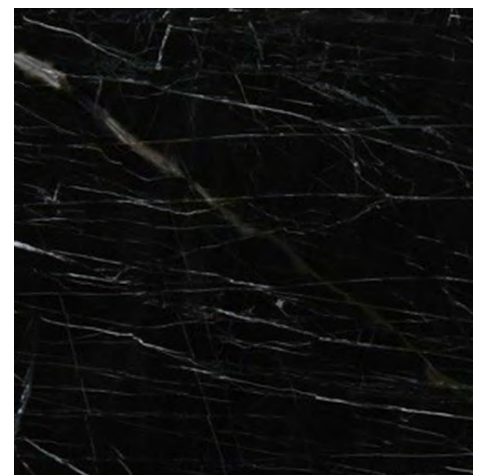

DETAILS

For further information, installation tips and pricing please call us at +61 8 8352 1265 or email enquiries@adelaidemarble.com.au