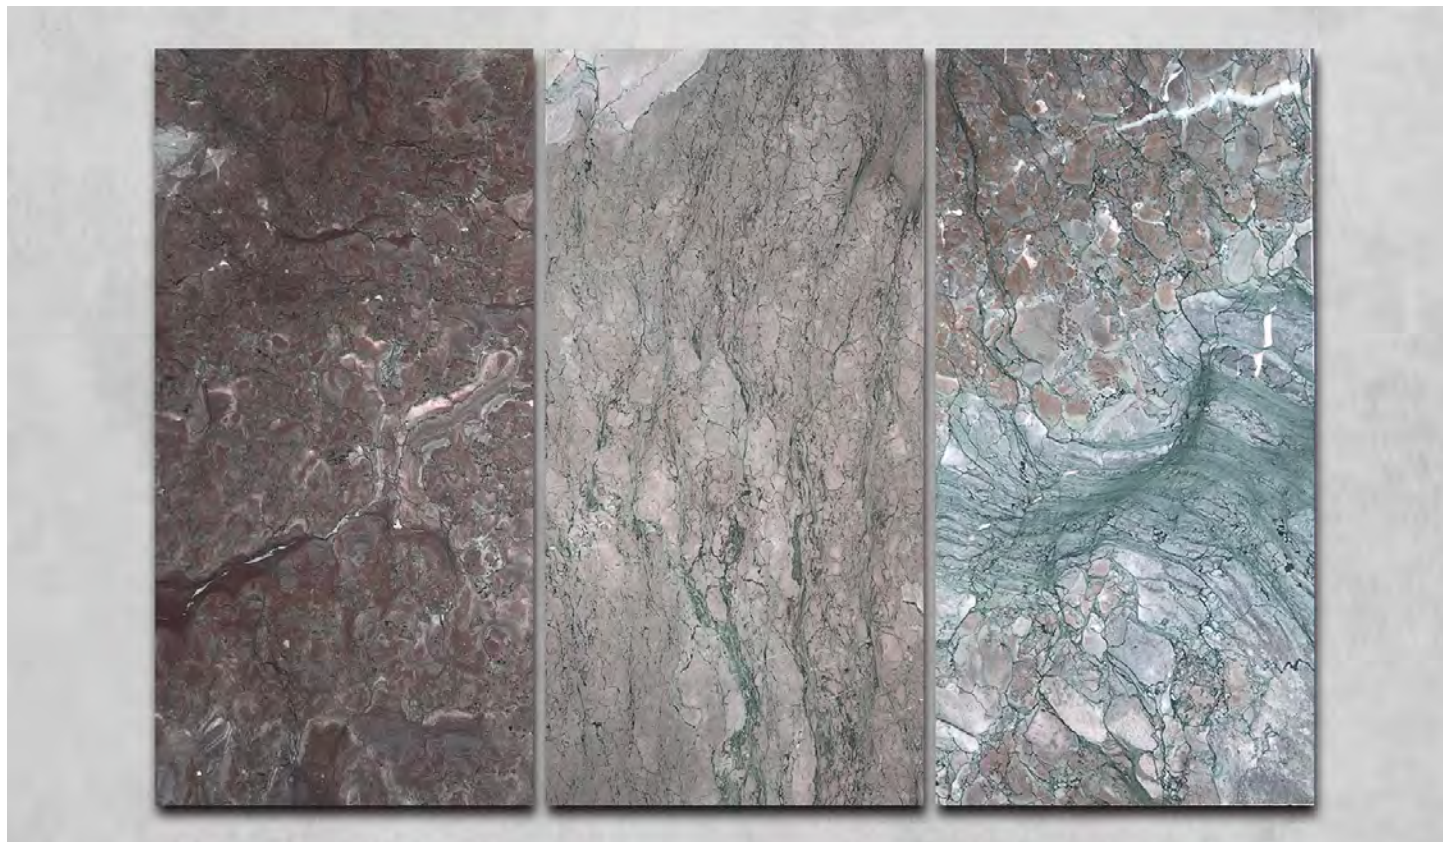

PROFILE

Thickness Size Item code

Ionian Beige

DETAILS

For further information, installation tips and pricing please call us at +61 8 8352 1265 or email enquiries@adelaidemarble.com.au

For further information, installation tips and pricing please call us at +61 8 8352 1265 or email enquiries@adelaidemarble.com.au