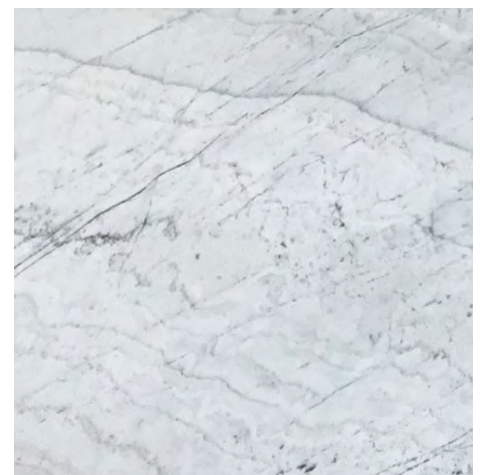

DETAILS

For further information, installation tips and pricing please call us at +61 8 8352 1265 or email enquiries@adelaidemarble.com.au