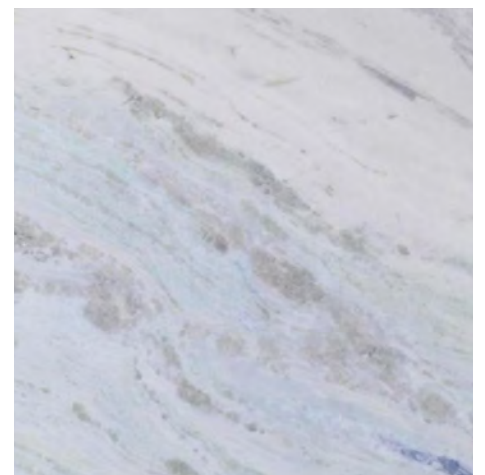

DETAILS

For further information, installation tips and pricing please call us at +61 8 8352 1265 or email enquiries@adelaidemarble.com.au