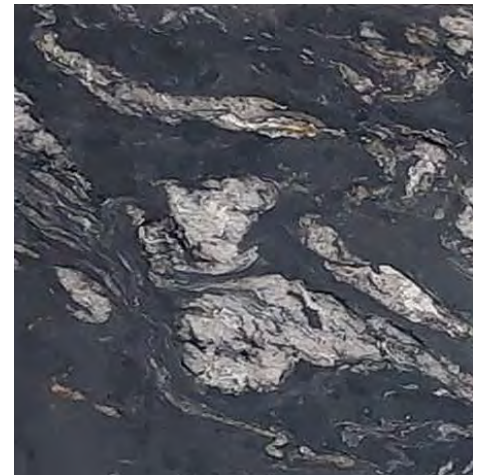

DETAILS

For further information, installation tips and pricing please call us at +61 8 8352 1265 or email enquiries@adelaidemarble.com.au