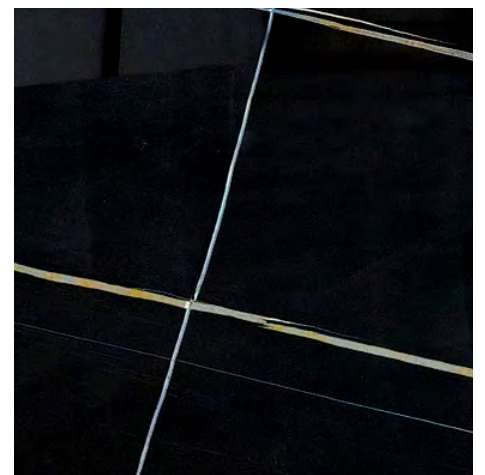

DETAILS

For further information, installation tips and pricing please call us at +61 8 8352 1265 or email enquiries@adelaidemarble.com.au