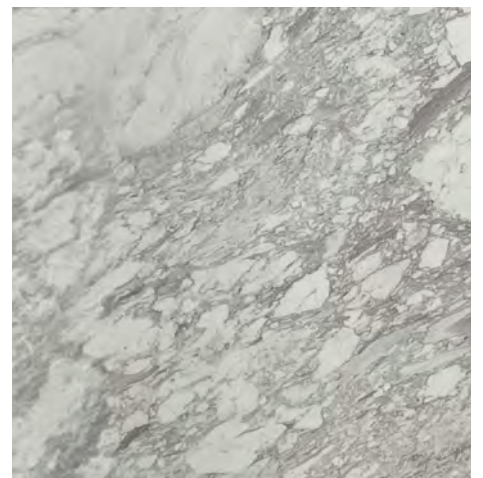

DETAILS

For further information, installation tips and pricing please call us at +61 8 8352 1265 or email enquiries@adelaidemarble.com.au