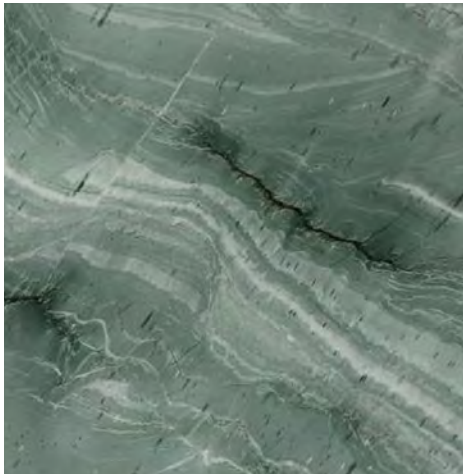

DETAILS

For further information, installation tips and pricing please call us at +61 8 8352 1265 or email enquiries@adelaidemarble.com.au