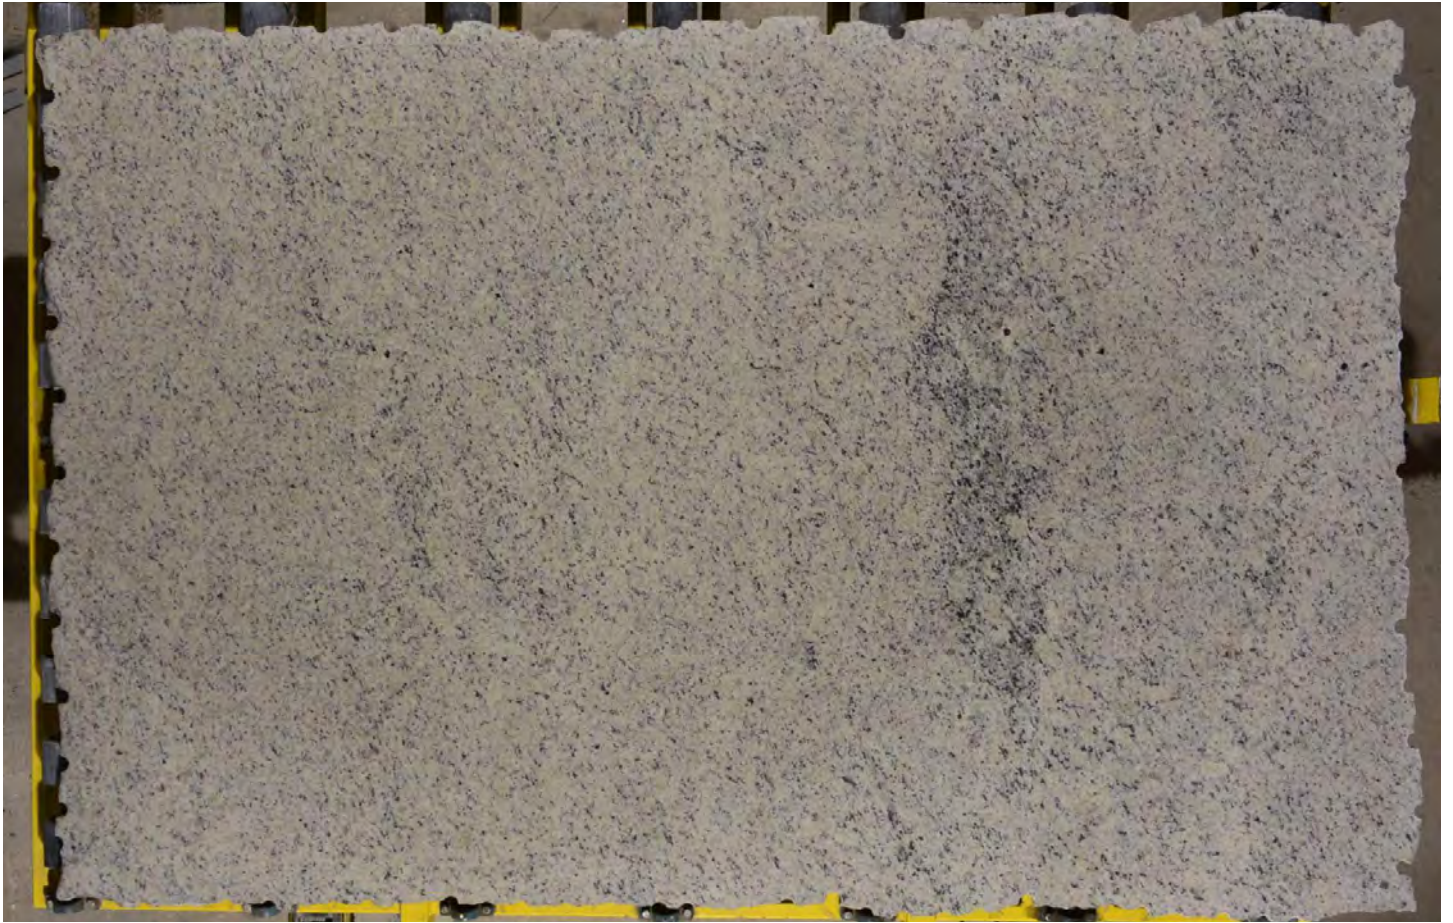

For further information, installation tips and pricing please call us at +61 8 8352 1265 or email enquiries@adelaidemarble.com.au

	Thickness	Size	Item code
Venom Polished	20mm	3240 x 1960mm	

DETAILS

For further information, installation tips and pricing please call us at +61 8 8352 1265 or email enquiries@adelaidemarble.com.au