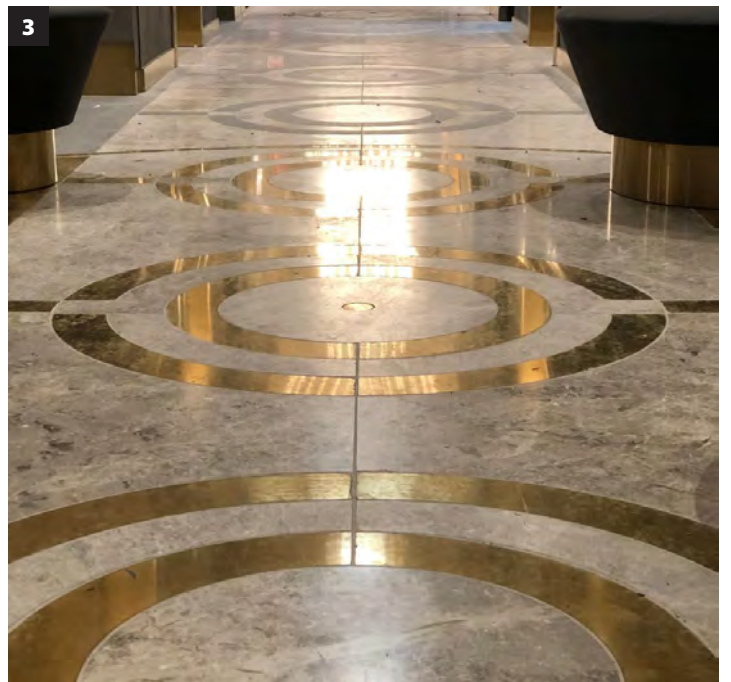

For further information, installation tips and pricing please call us at +61 8 8352 1265 or email enquiries@adelaidemarble.com.au