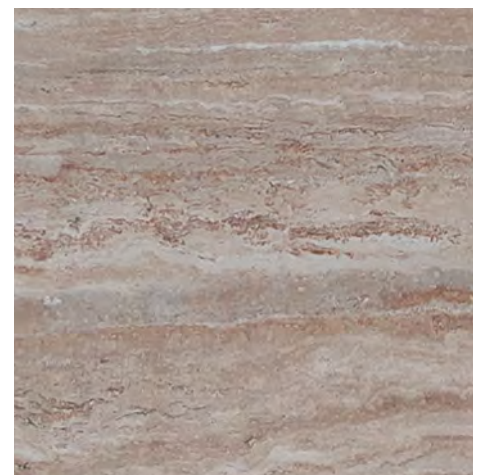

DETAILS

For further information, installation tips and pricing please call us at +61 8 8352 1265 or email enquiries@adelaidemarble.com.au