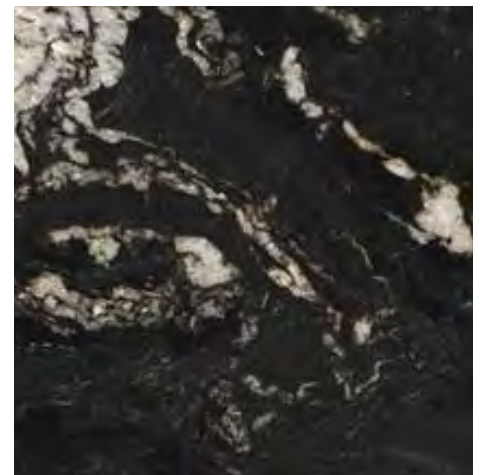

DETAILS

For further information, installation tips and pricing please call us at +61 8 8352 1265 or email enquiries@adelaidemarble.com.au