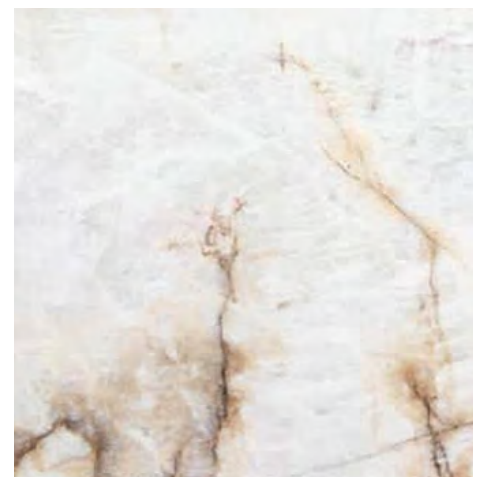

DETAILS

For further information, installation tips and pricing please call us at +61 8 8352 1265 or email enquiries@adelaidemarble.com.au

	Thickness	Size	Item code
Emerald Pearl	20mm		20-EMD-PRL-W(D1)
	30mm	3190 x 1940	30-EMD-PRL-W(2)
	30mm	3230 x 1870	30-EMD-PRL-W(3)