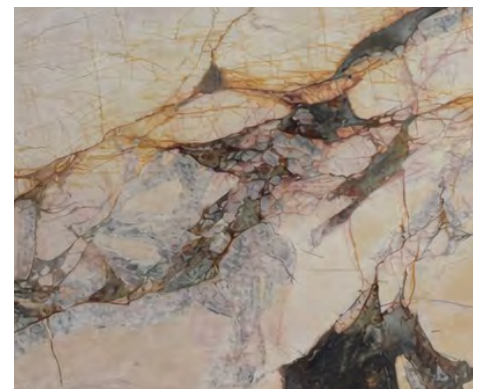

	Thickness	Size	Item code
Viola Brasil	20mm	3250 x 1950mm	

DETAILS

For further information, installation advice, and pricing enquiries, please contact us:
+61 8 8352 1265
enquiries@adelaidemarble.com.au