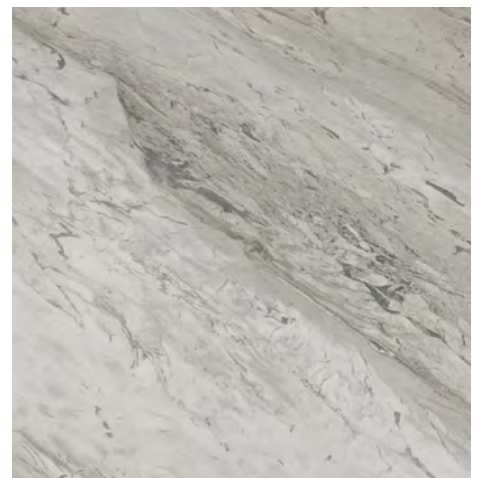

	Thickness	Size	Item code
Ajax	20mm	2700 x 1600	

DETAILS

For further information, installation tips and pricing please call us at +61 8 8352 1265 or email enquiries@adelaidemarble.com.au

	Thickness	Size	Item code
Aliveri Honed	20mm	2800 x 17800	20-ALI-HN-W(1)