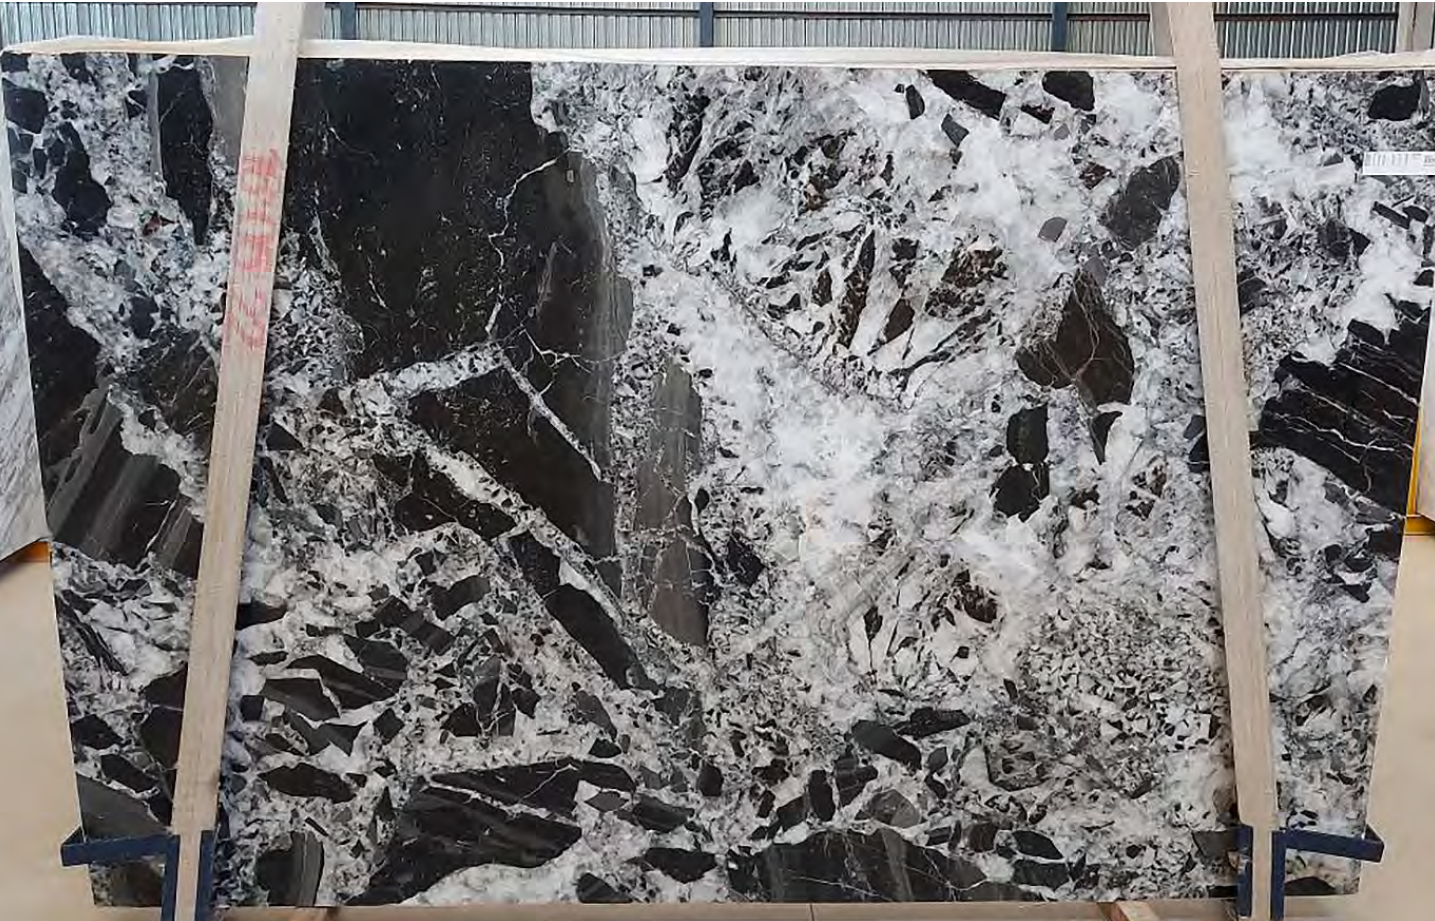

	Thickness	Size	Item code
Negresko Leather	20mm	3200 x 2000	20-NEG-QTZ

DETAILS

For further information, installation tips and pricing please call us at +61 8 8352 1265 or email enquiries@adelaidemarble.com.au