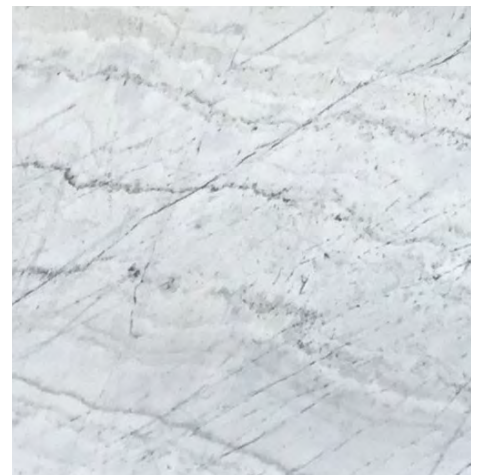

DETAILS

For further information, installation tips and pricing please call us at +61 8 8352 1265 or email enquiries@adelaidemarble.com.au