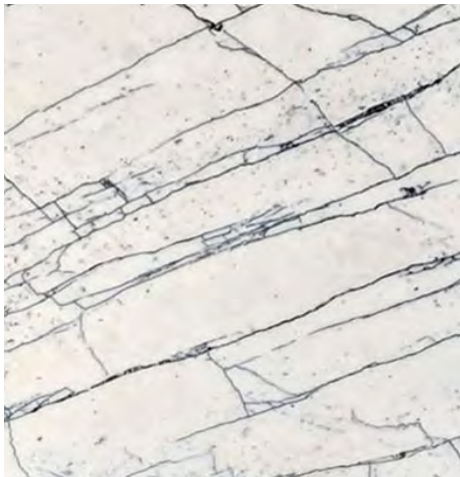

DETAILS

For further information, installation tips and pricing please call us at +61 8 8352 1265 or email enquiries@adelaidemarble.com.au