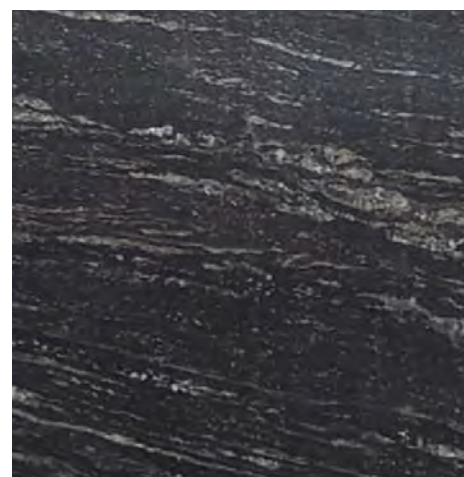

DETAILS

For further information, installation tips and pricing please call us at +61 8 8352 1265 or email enquiries@adelaidemarble.com.au

BLUE EAGLE HONED

PROFILE

	Thickness	Size	Item code
Blue Eagle Honed	20mm	3180 x 1970	20-BLU-EAG-HND-W(1)