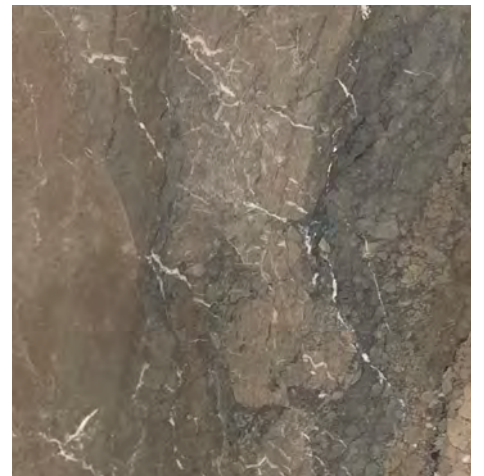

DETAILS

For further information, installation tips and pricing please call us at +61 8 8352 1265 or email enquiries@adelaidemarble.com.au

Thickness Size Item code

Camouflage

DETAILS

For further information, installation tips and pricing please call us at +61 8 8352 1265 or email enquiries@adelaidemarble.com.au