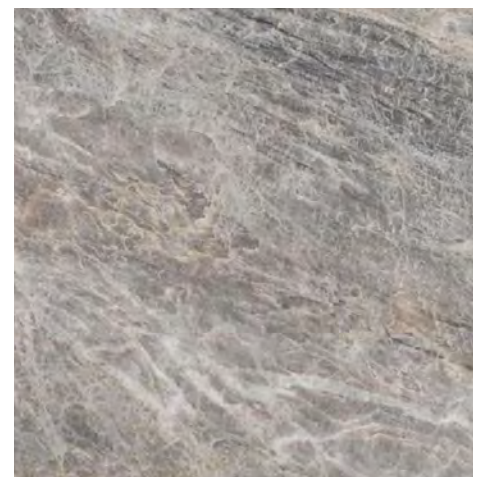

DETAILS

For further information, installation tips and pricing please call us at +61 8 8352 1265 or email enquiries@adelaidemarble.com.au