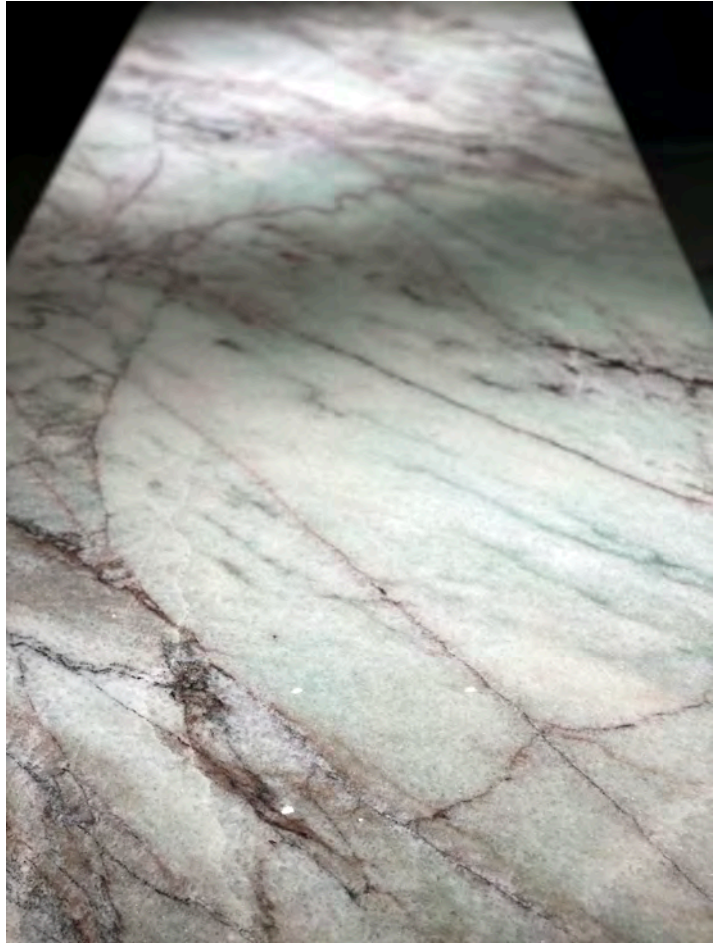

AURORA BOREALIS CROSS CUT PROFILE

For further information, installation tips and pricing please call us at +61 8 8352 1265 or email enquiries@adelaidemarble.com.au