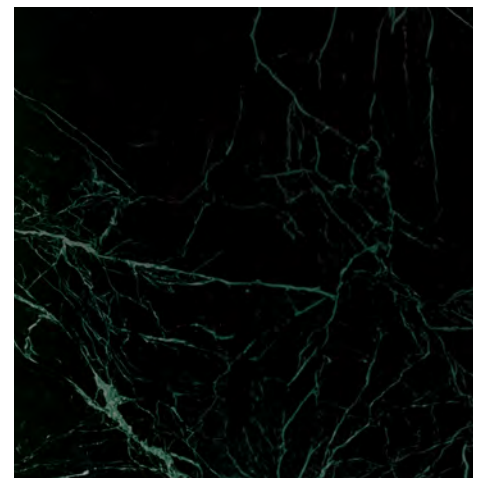

DETAILS

For further information, installation tips and pricing please call us at +61 8 8352 1265 or email enquiries@adelaidemarble.com.au