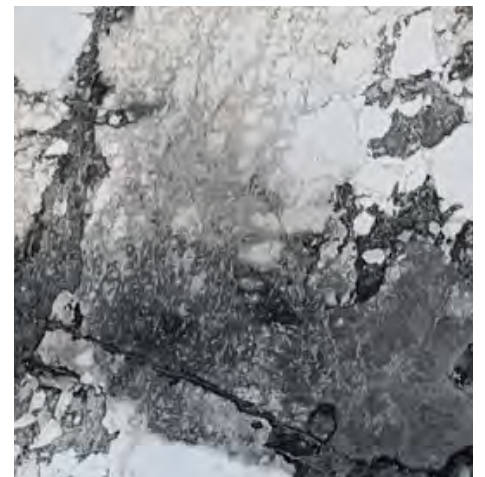

DETAILS

For further information, installation tips and pricing please call us at +61 8 8352 1265 or email enquiries@adelaidemarble.com.au