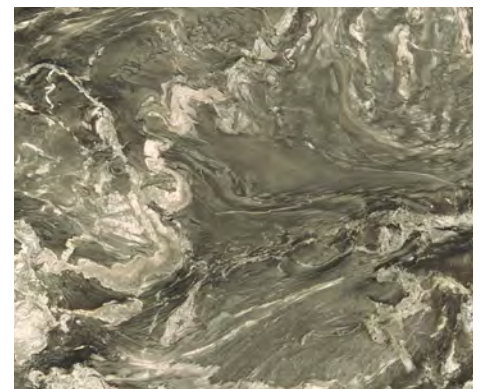

DETAILS

For further information, installation advice, and pricing enquiries, please contact us:
+61 8 8352 1265
enquiries@adelaidemarble.com.au

You can also get in touch directly with our AMS team:

simon@adelaidemarble.com.au
danny@adelaidemarble.com.au
jeremy@adelaidemarble.com.au
despina@adelaidemarble.com.au
james@adelaidemarble.com.au
spirom@adelaidemarble.com.au