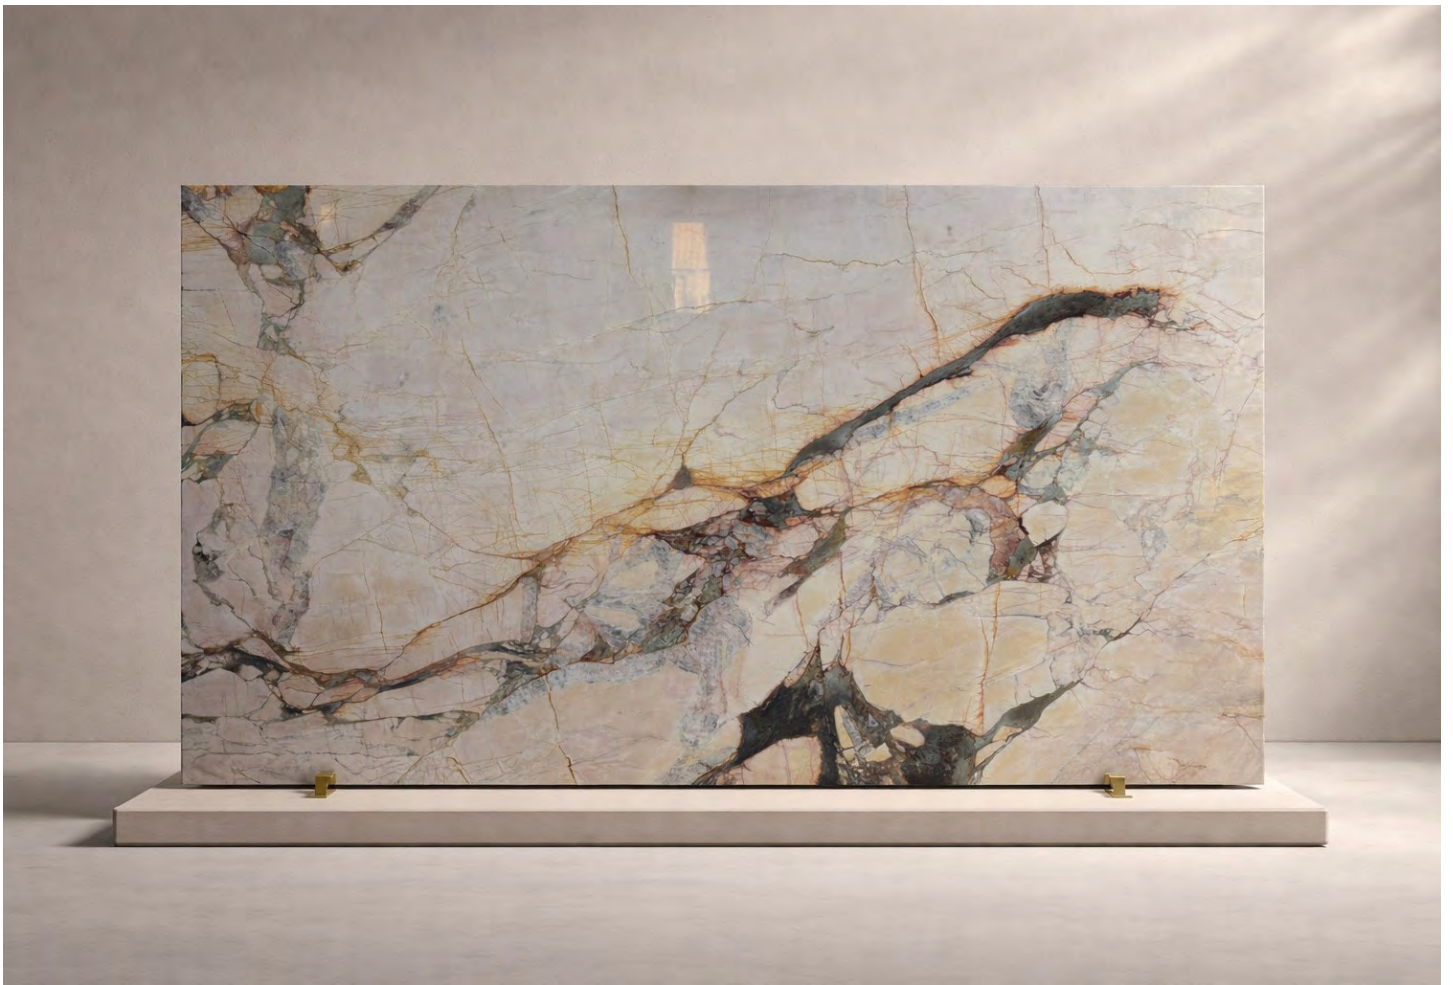

Thickness	Size	Item code
Viola Brasil	20mm	3250 x 1950mm