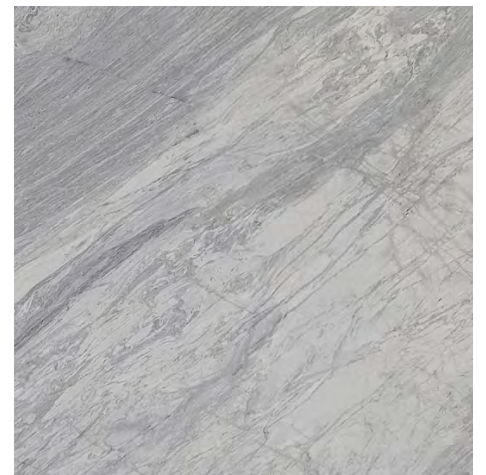

DETAILS

For further information, installation tips and pricing please call us at +61 8 8352 1265 or email enquiries@adelaidemarble.com.au