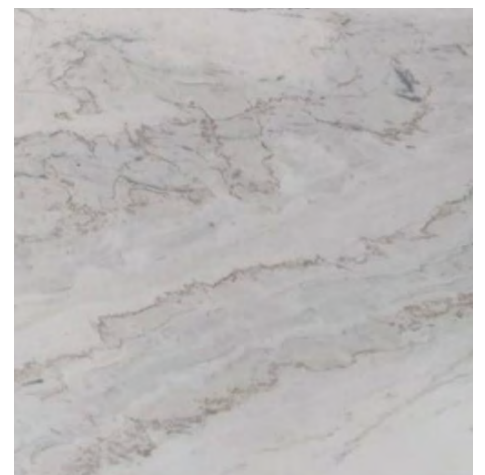

DETAILS

For further information, installation tips and pricing please call us at +61 8 8352 1265 or email enquiries@adelaidemarble.com.au

CREMA VALENTINO

SLAB#50

PROFILE

	Thickness	Size	Item code
Crema Valentino	20mm	2970 X 1620	