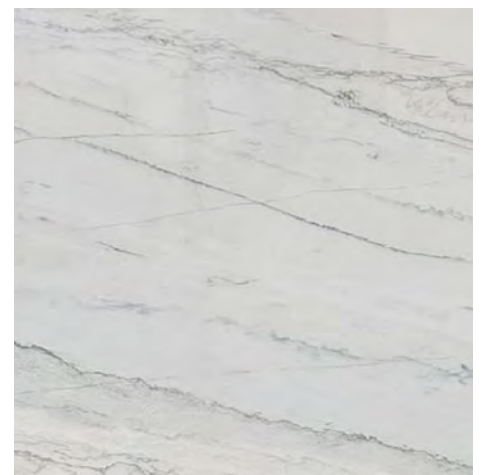

DETAILS

For further information, installation tips and pricing please call us at +61 8 8352 1265 or email enquiries@adelaidemarble.com.au