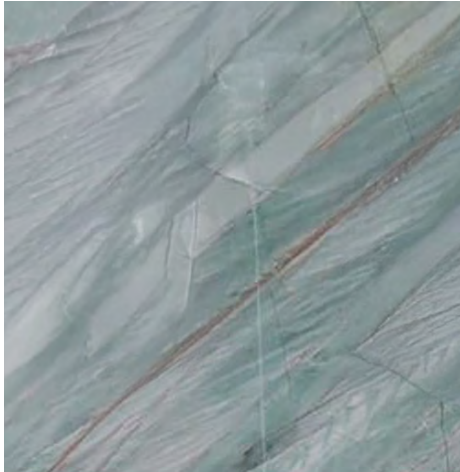

DETAILS

For further information, installation tips and pricing please call us at +61 8 8352 1265 or email enquiries@adelaidemarble.com.au