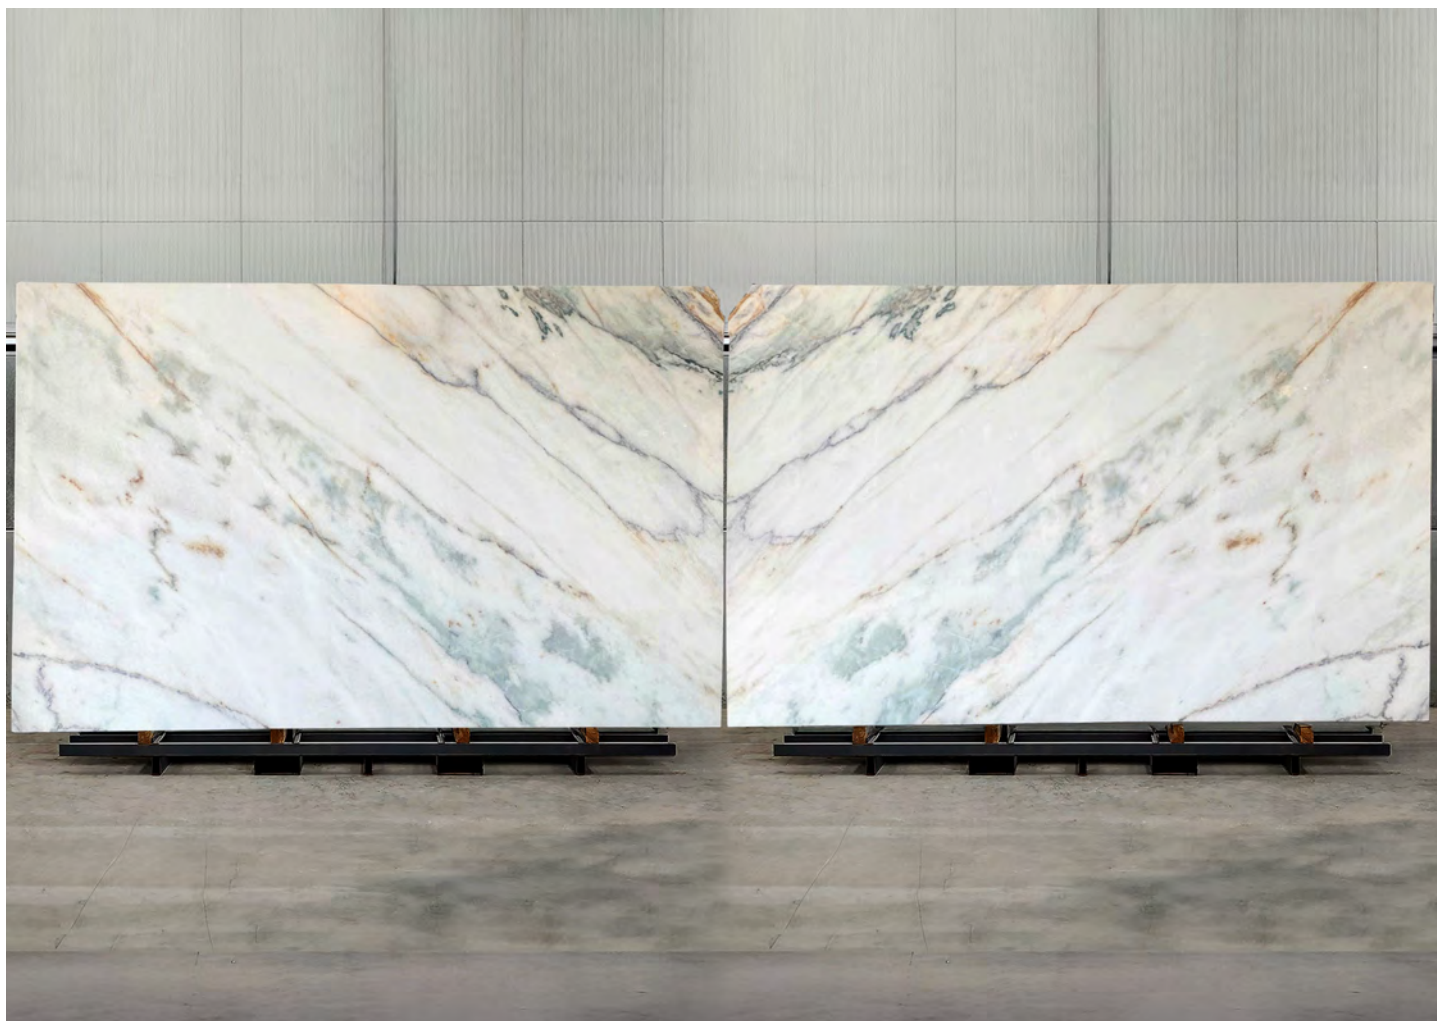

AURORA BOREALIS CROSS CUT BOOKMATCHED

PROFILE

	Thickness	Size	Item code
Aurora Borealis Cross Cut Bookmatched	20mm	3180 x 2000