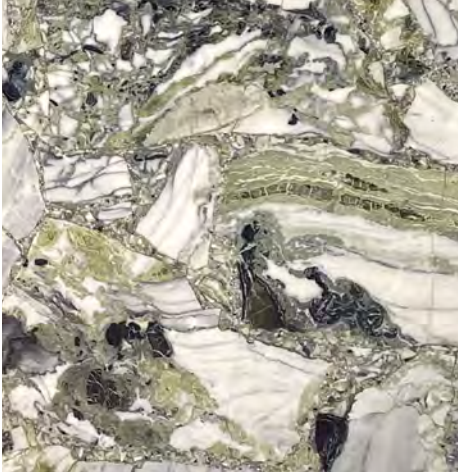

DETAILS

For further information, installation tips and pricing please call us at +61 8 8352 1265 or email enquiries@adelaidemarble.com.au

	Thickness	Size	Item code
Golden Sky	20mm	3180 x 1920	

DETAILS

For further information, installation tips and pricing please call us at +61 8 8352 1265 or email enquiries@adelaidemarble.com.au

	Thickness	Size	Item code
Ice Jade	20mm	3200 x 1600	

DETAILS

For further information, installation tips and pricing please call us at +61 8 8352 1265 or email enquiries@adelaidemarble.com.au

IONIAN BEIGE MARBLE